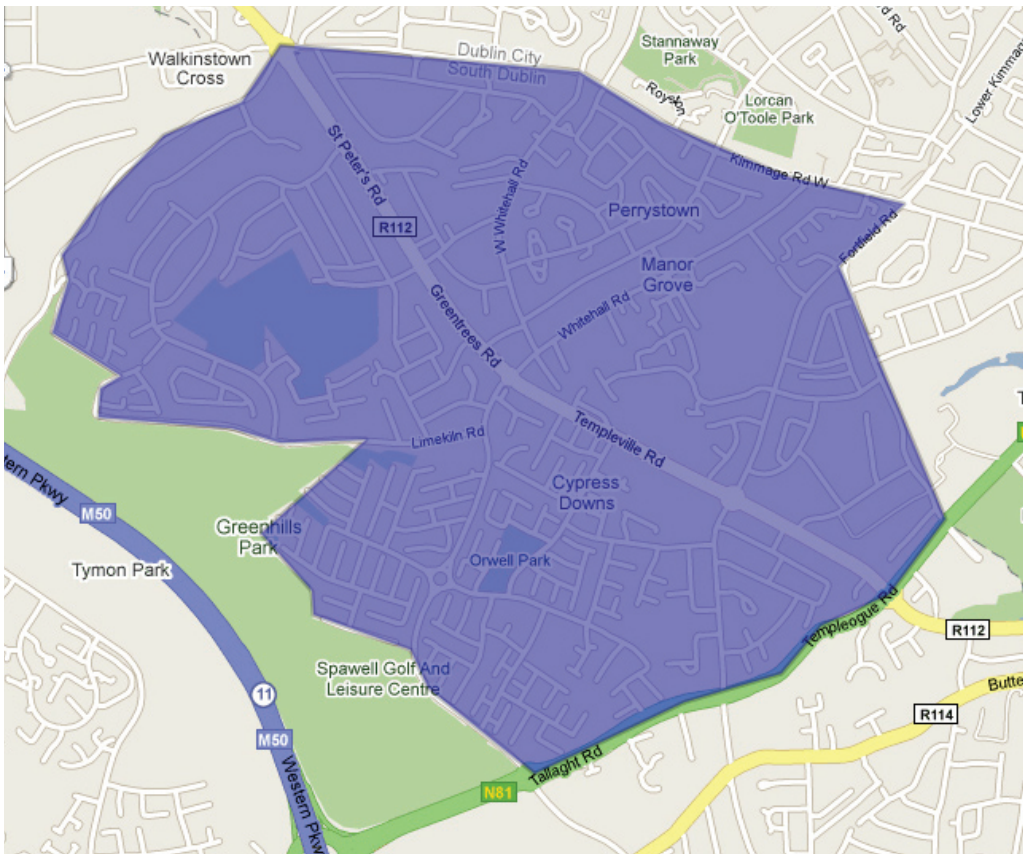

Dublin Collection Area

Skip Hire

Did you know, we also offer skip hire services in your area? Sizes range from mini to 20 tonne Roll-on skips.

Call 01-4500830 or visit
www.accesswaste.ie
for a great deal